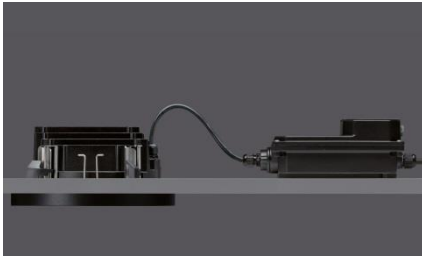

**WE-EF launches DOC240 LED recessed exterior downlights with fixed and gimbal versions**

**Warrendale, PA – September 25, 2013 - WE-EF LIGHTING USA**, a leading international manufacturer of Performance Exterior Lighting, continues to expand and refine its proven DOC200 recessed downlight series with LED versions to solve a wide range of urban lighting challenges. WE-EF's latest recessed downlight innovations include the DOC240 LED and DOC240 GIMBAL LED.

The new DOC240 LED recessed downlights feature a diameter of 9.8 in, and are available in two versions:

1. The first version is a powerful 48W option, fitted with 24 LEDs, and can achieve up to 6052 nominal lumens. This version features a reduced depth of only 4.0 in.
2. The second version is an adjustable gimbal option, fitted with 12 LEDs at 18W, and can achieve up to 1542 nominal lumens. This version features an offset gimbal module with lockable aiming, which allows for a true 30° vertical tilt and 360° rotation. The overall fixture depth is 8.0 in.

02 The DOC240-GB is an adjustable gimbal option, fitted with 12 LEDs at 18W, and can achieve up to 1542 nominal lumens.

03 The DOC240 LED features a reduced depth of only 4.0 in.

04 The DOC240-GB LED overall fixture depth is 8.0 in.

05 DOC240 downlights include a high efficiency PMMA lens system for a versatile choice of symmetric beam distributions: [W] wide; [M] medium; [VN] very narrow; and [VNS], 'sharp cut-off'.

06 The DOC240-GB LED features an offset gimbal module with lockable aiming, which allows for a true 30° vertical tilt and 360° rotation.